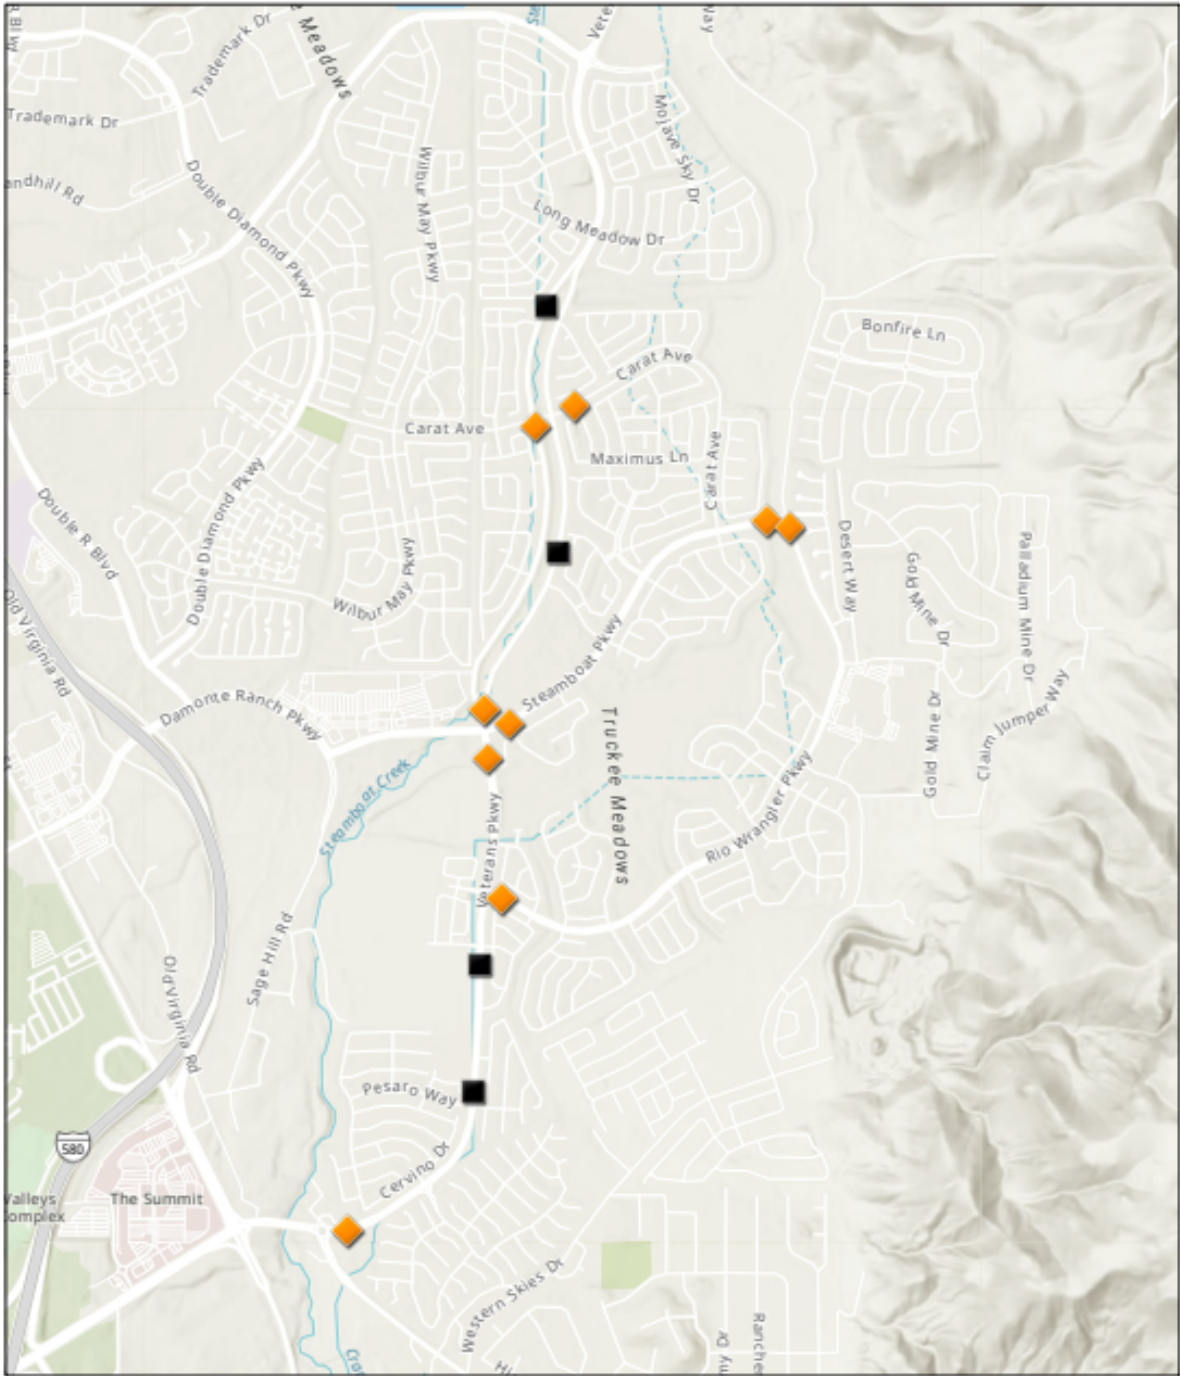

# Virginia Range Horses Street Signs in South Reno

10/6/2022

- Radar Speed Sign
- ◆ Horse Crossing Sign

California State Parks, Esri, HERE, Garmin, SafeGraph, GeoTechnologies, Inc, METI/NASA, USGS, Bureau of Land Management, EPA, NPS, US Census Bureau, USDA, Esri, NASA, NGA, USGS, FEMA

## Examples of Street Signs

Horse Crossing Sign

Radar Speed Sign