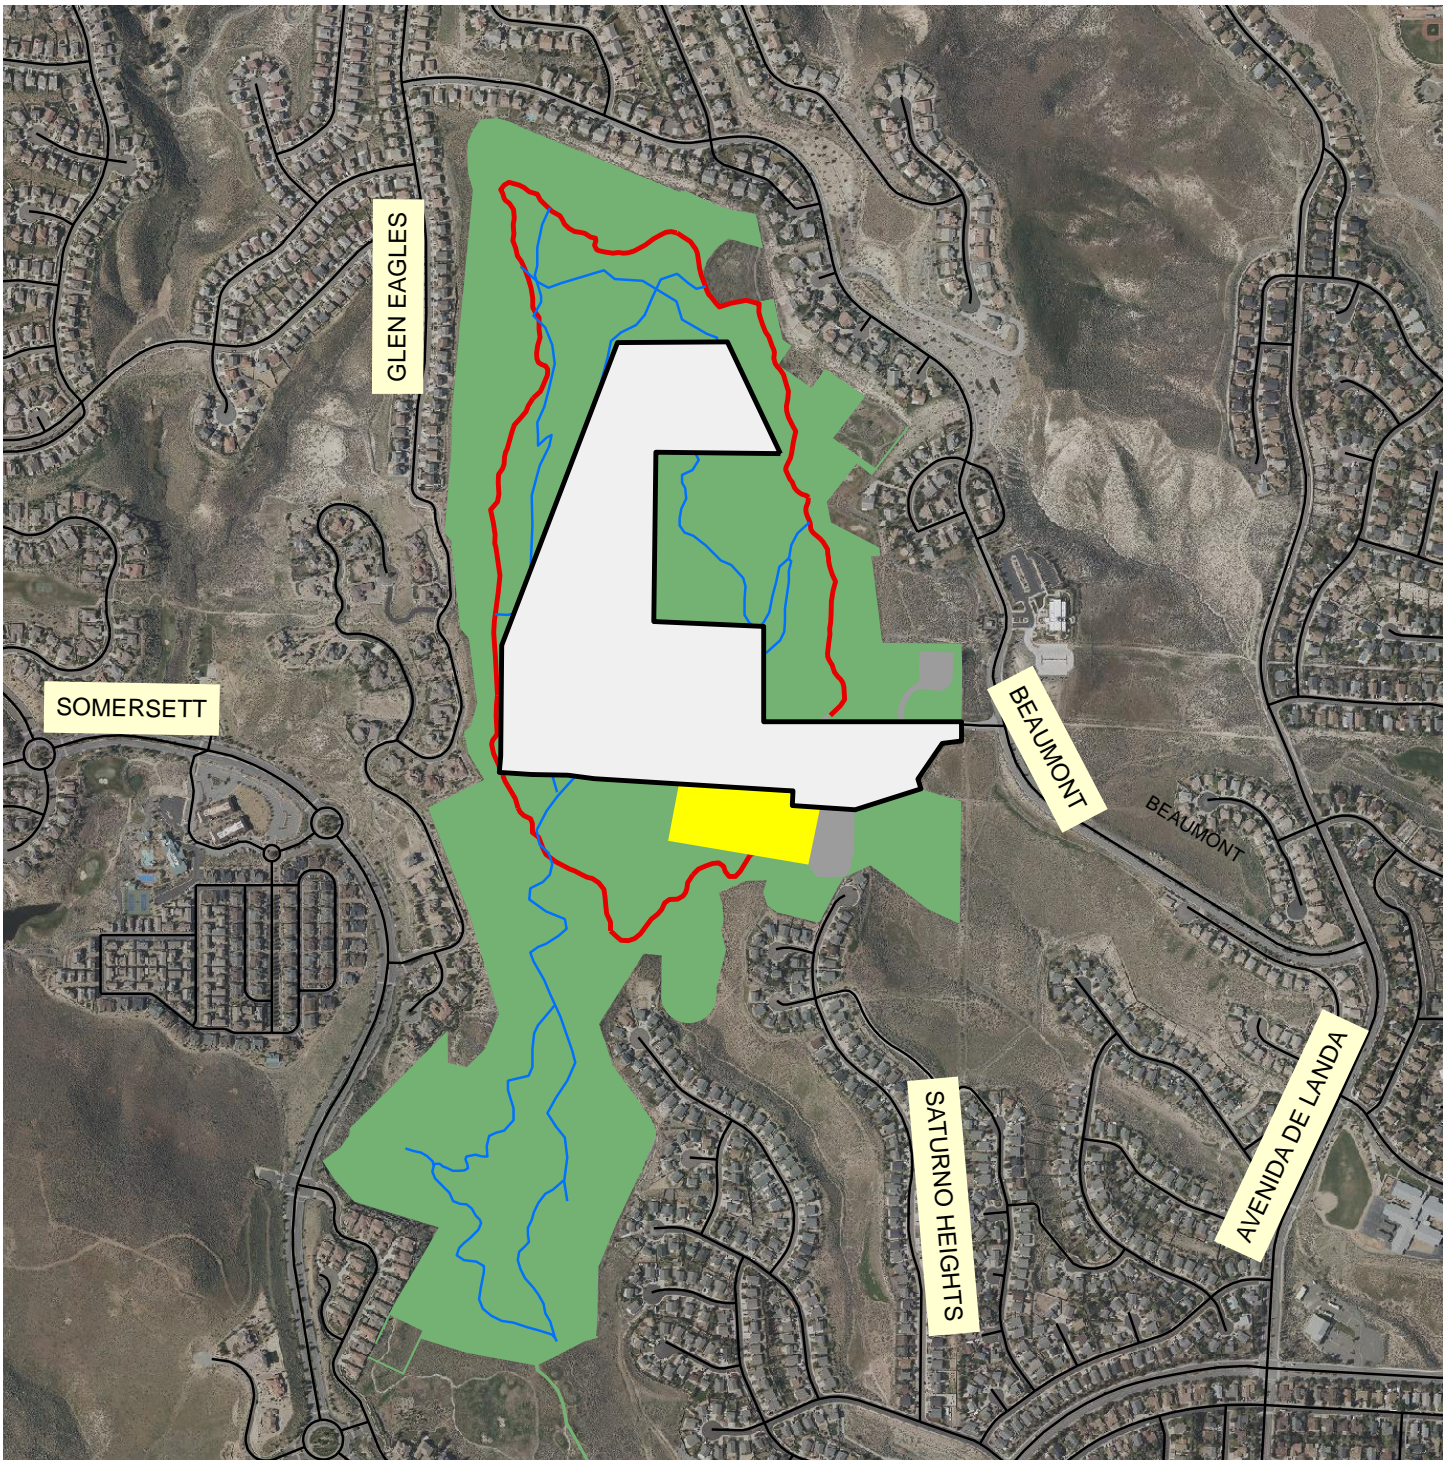

# Sierra Vista Park

Map for Discussion of Agenda Item D.4 - 5/22/2019

The **GREEN** polygon is the Sierra Vista Park property – 206.8 acres

The **BLACK** outline is the unrestricted parcel – 48 acres

The **RED** line is the City's constructed loop trail

The **BLUE** lines are the proposed Mtn Bike trails by BLTS – not yet constructed

The **YELLOW** polygon is WCSD's tentative area of interest – specific measurements TBD based on Council direction.

The existing parking and driveway access areas are represented by gray polygons.