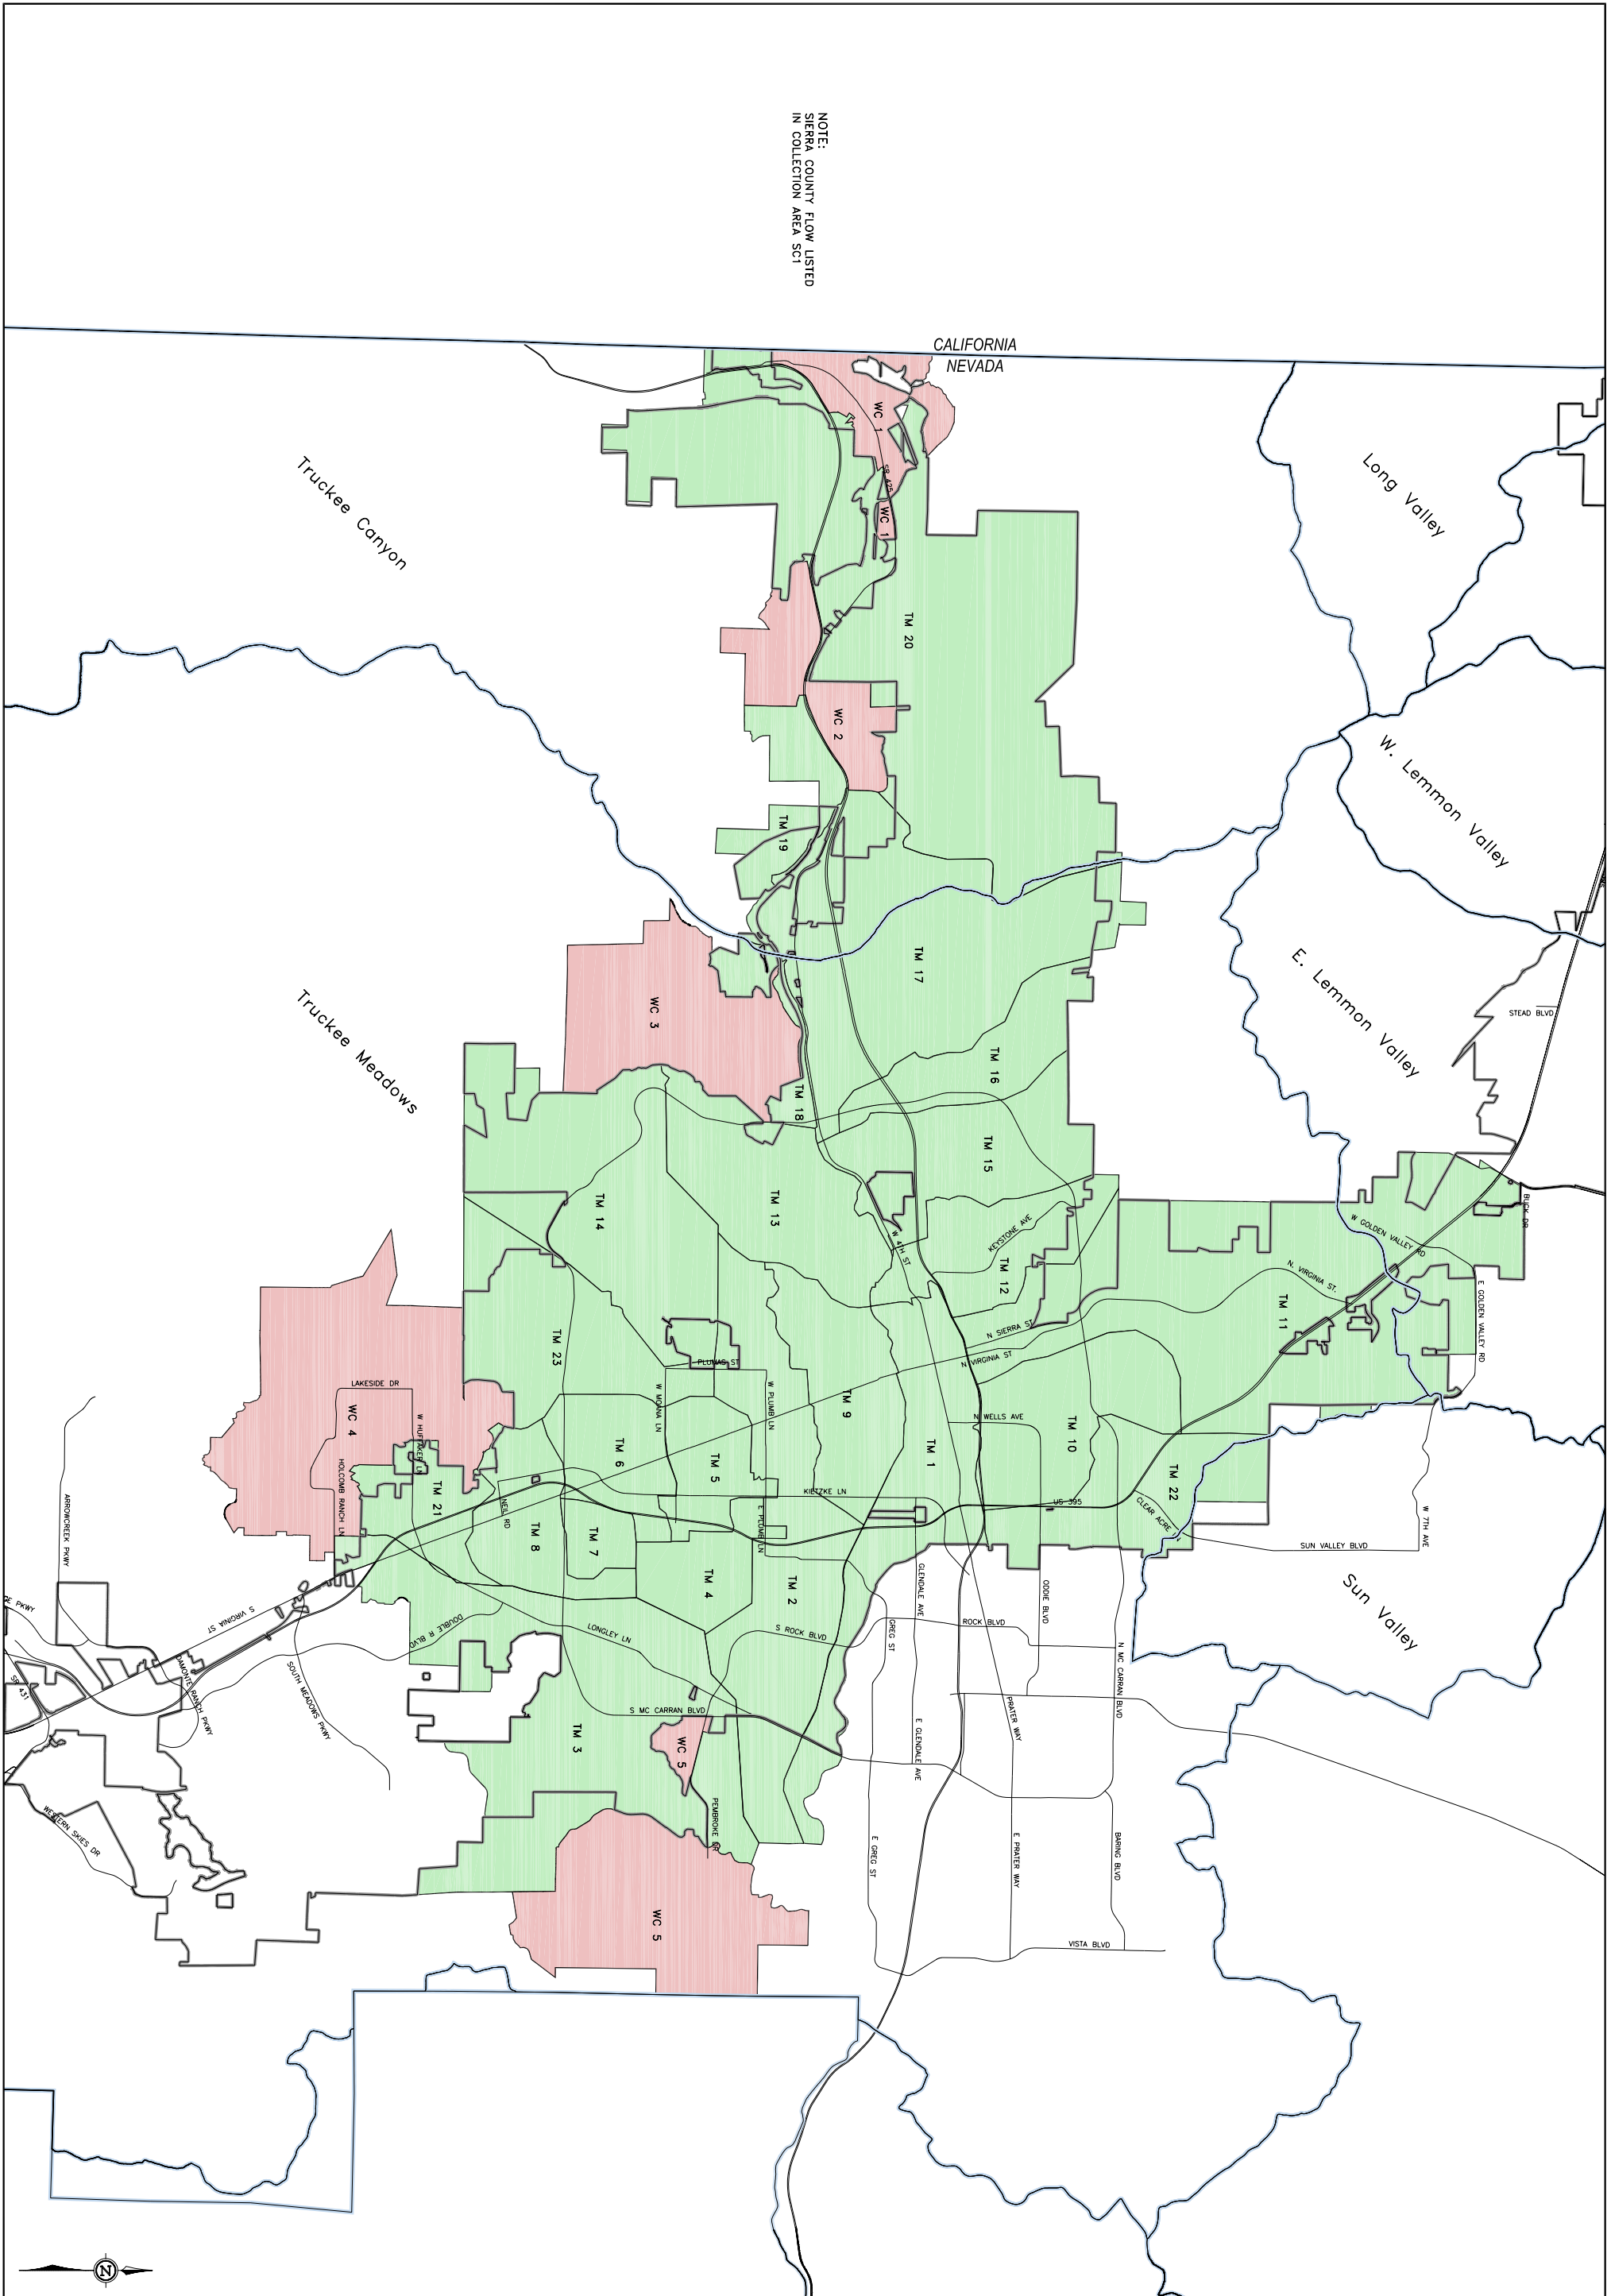

NOTE:
 SIERRA COUNTY FLOW LISTED
 IN COLLECTION AREA SC1

MAP SYMBOLS

- TRUCKEE MEADOWS WRF COLLECTION AREAS (CITY)
- TRUCKEE MEADOWS WRF COLLECTION AREAS (COUNTY)
- CITY OF RENO LIMITS
- HYDROBASIN BOUNDARY

10381 Double R. Boulevard
 Reno, Nevada 89521
 Phone: (775) 827-2311
 Fax: (775) 827-2316

TRUCKEE MEADOWS TMSA - FIGURE 9-C1
 TMWRF SEWER COLLECTION AREAS
 COUNTY OF WASHOE, NEVADA

REV NO.	REVISION	BY	JOB #	DATE	SCALE	DESIGNED	JPE/CVB
			RENO06-002	JUNE 2007	1" = 4,000'	DRAWN	JBW
						CHECKED	CVB